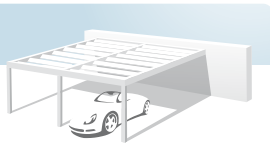

Free standing

Lean-to

Corridor

Wrap-around

Overhanging

Ganged

DIMENSIONS

- Up to LxWxH : **6200 x 3650 x 3000 mm**
2-post lean-to + steel stiffener
- Up to LxWxH : **6000 x 6000 x 3000 mm** with cross spar
2-post lean-to + double-beam
- Max height: : **3000 mm**