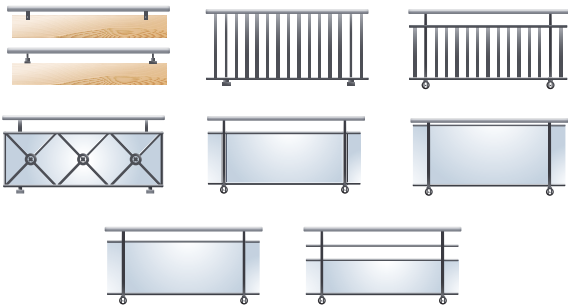

MACASSAR

Made in France

311 SERIES Aluminium Railings

Durable, robust, elegant, colourful: the range of Macassar® railings can be fitted to all construction projects.

CONFIGURATIONS

POSTS

- Dimensions **40 x 20 mm**
- Regular or hung over

STAIR RAILS

- **Protective panel** beneath intermediate handrail
- **With bars** under a handrail
- **With bars** under an intermediate handrail