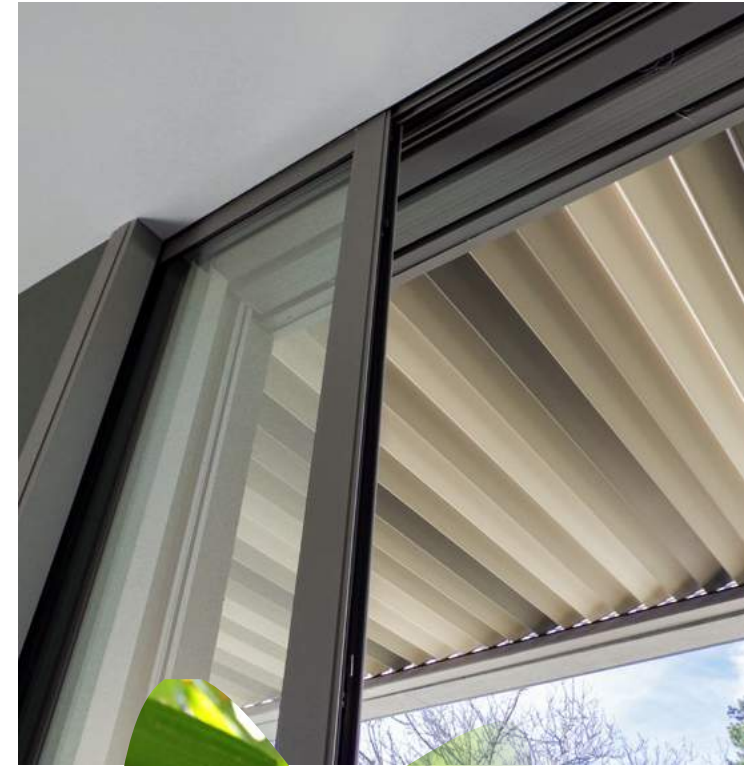

Aluminium pergola *Wallis & Outdoor*

Structure of minimalist design

The Wallis&Outdoor® design by Dank Architectes collection comes in 6 chromatic versions and is available for the full Profils Systèmes range of pergolas: retractable pergola, pergola with orientable slats (motorised or manually operated) or even fixed... Ideas are infinite to provide you with the modular space you want, letting you play with light and shade to create luminous ambiances all year round.