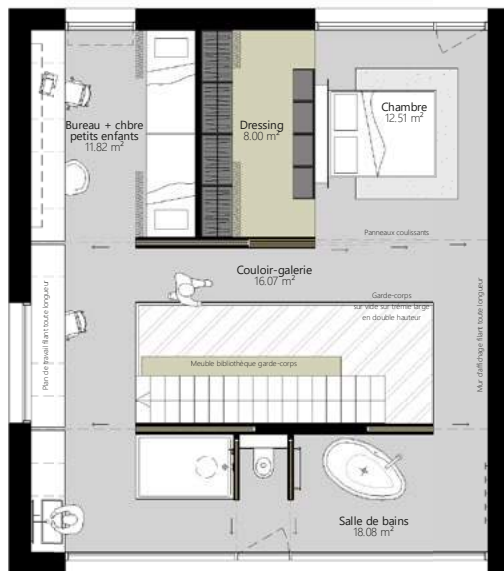

ARCHITECT'S RECOMMENDATIONS

- Cuzco® aluminium external joinery with thermal bridge floor plan break, minimalist profiles and fully integrated, very wide, sliding, pocket frames on the ground floor, composite sets for large sizes (fixed and opening frames)
- Wallis&Outdoor® design by Dank Architectes aluminium bioclimatic pergola sheltering the terrace area

First floor plan