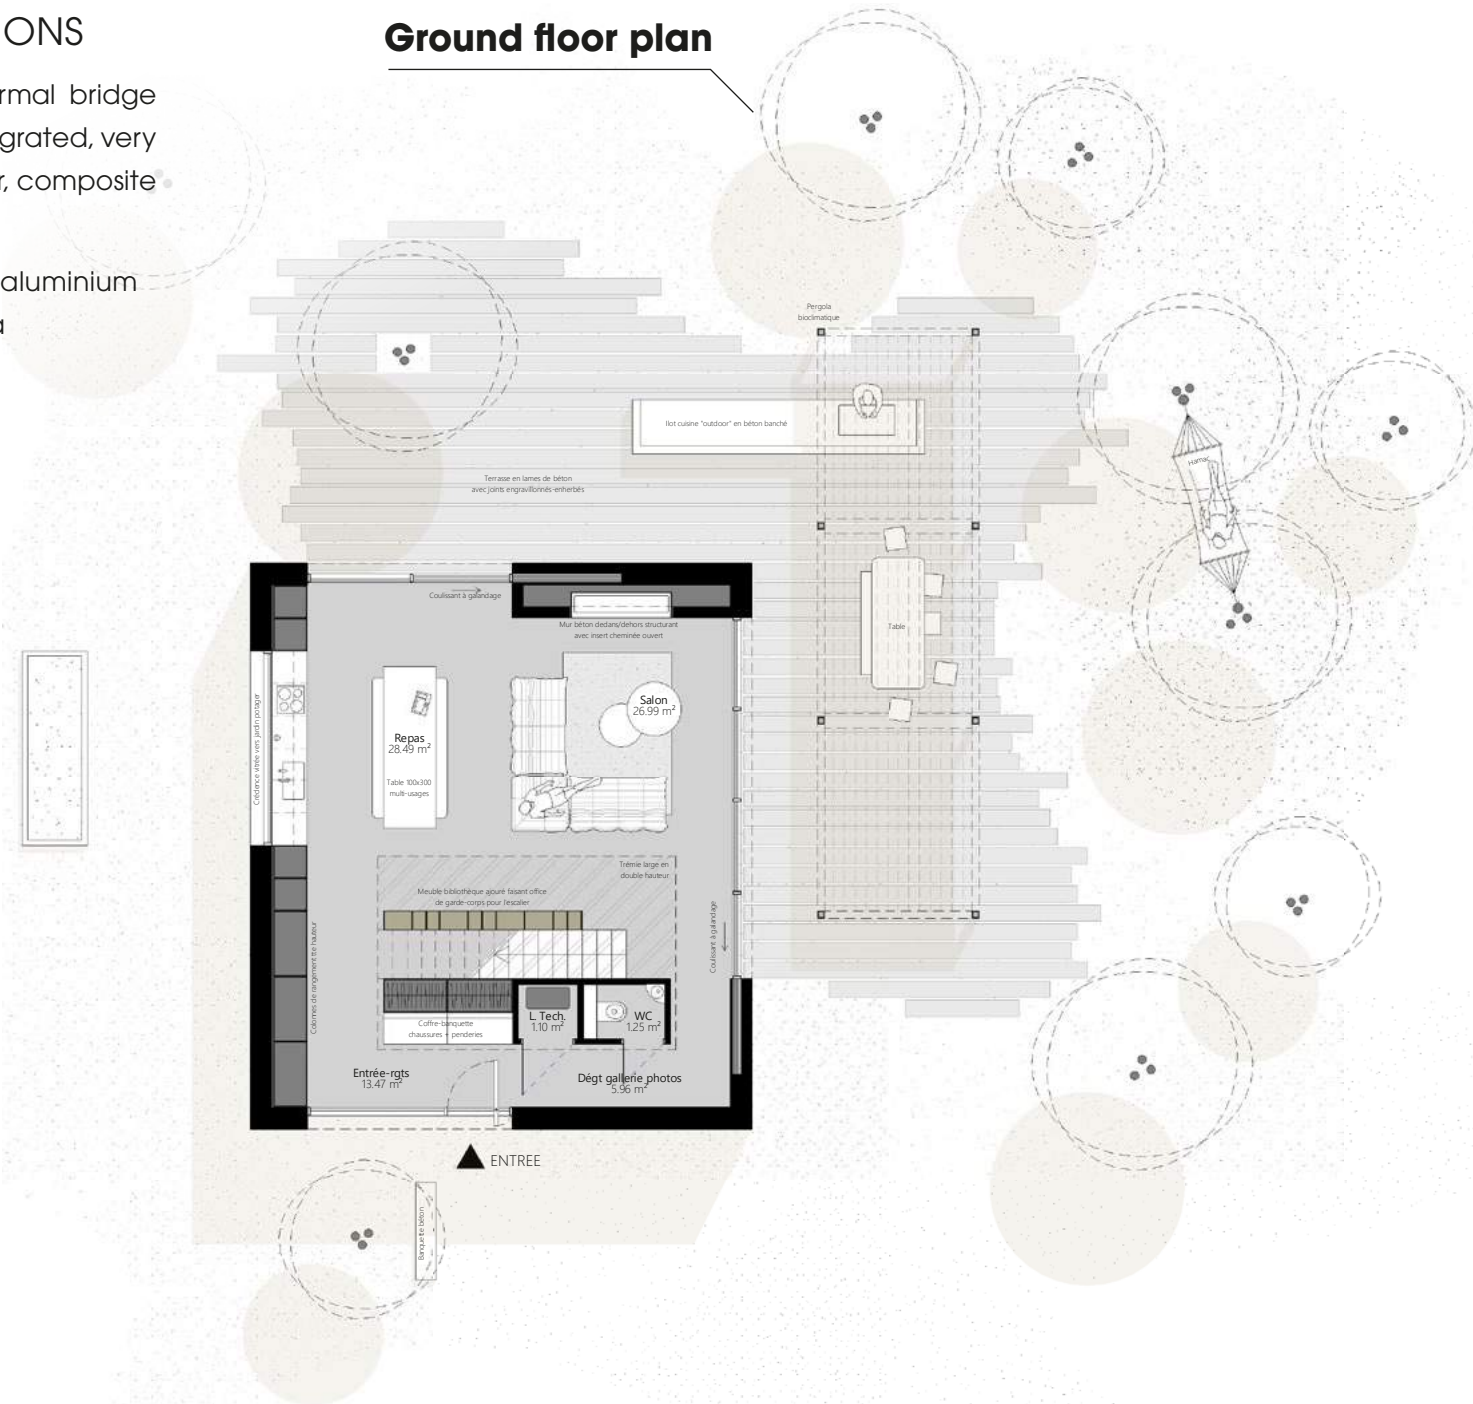

Ground floor plan