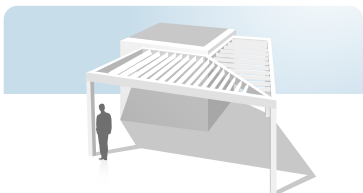

Example of **corner fixings**
(trapeze shape)

8000 x 8000 mm or 10000 x 10000 mm