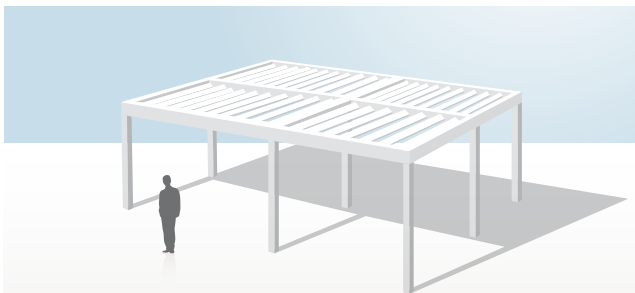

DIMENSIONS

Available up to **W4500xD4500xH3000 mm** or **W3300xD6000xH3000 mm**

RESISTANCE

- **Weight of snow 60Kg/m²** depending on zones
- Rain water recuperation system
- Peripheral gutter and rainwater run-off with downpipe in any chosen corner

Special sections and profiles allow for integration of the boxes and runners of vertical blinds. Numerous closing systems have been designed to meet users' various operational, aesthetic and comfort needs:

- **Glass or opaque sides, fixed or sliding**
- Stores **translucides**
- **ZipScreen®** Sun protection

CONFIGURATIONS Fitting examples

FREESTANDING

W 9000 x L 13910mm or W 10000 x L 10000mm

W 4500 x L 6945mm
or W 5000 x L 5000mm