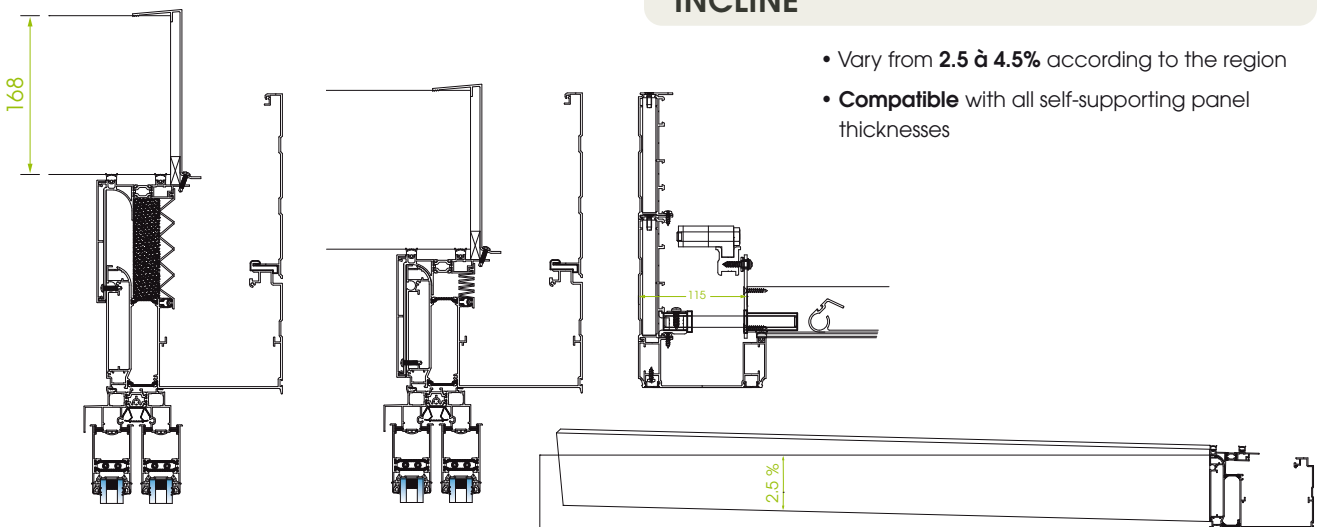

GLAZING

- Available in :
- **double** or **triple** glazing
 - from **32** to **54 mm**

FITTING

- Fast and simplified fitting (see assembly instructions)
- Available pre-machined

Profils
SYSTEMES

Choose your profile

FIXINGS

Fixings are invisible from the inside. All fixings are stainless steel.

LIGHTING

- A **LED strip** or **spotlight** can be incorporated in a specific profile
- **Power supply incorporated** in profile
- Ridge designed for the passage of power cables
- **60W** power supply for 12 spots
- **7-way remote control** can vary light intensity

OPTIONS

A specific profile connects the Wallis&Outdoor® pergola to the flat-roofed Wallis® veranda.

INCLINE

- Vary from **2.5 à 4.5%** according to the region
- **Compatible** with all self-supporting panel thicknesses