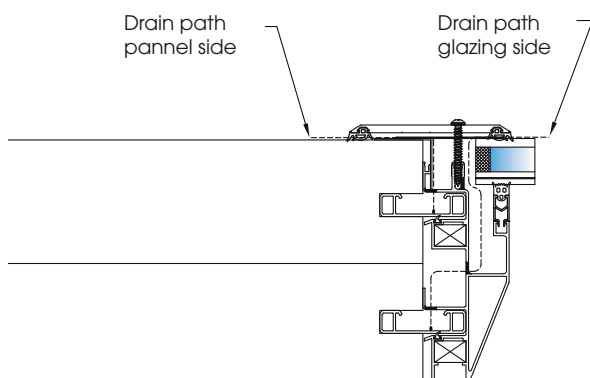

Wallis

414TP SERIES Skylight

Designed to add extra luminosity to your project, this skylight can be adapted to the flat roof of the Wallis® veranda. The skylight allows the creation of large spaces with even more elegance and comfort for the final user.

STRAIGHT DESIGN

TYPES

- Flat skylight
- Diamond-shaped skylight

DIMENSIONS

Large dimensions :

- Up to **W1195 x D1800mm** for the flat skylight
Can be made **to measure deeper**, up to **1800mm**
- Up to **W1195 x D1195mm** for the Diamond-shaped skylight
- Large span : **up to 4500mm** for the panels

THERMAL BRIDGE

Thermal bridge break profile with insulating bars.

WATERPROOFING

Perfectly waterproof thanks to :

- **Excellent drainage circuit** provided by specially designed profile
- **Two specific tools**

GLAZING

- Available in :
- **double** or **triple** glazing
 - from **32** to **54 mm**

FITTING

- Fast and simplified fitting (see assembly instructions)
- Available pre-machined

Profils
SYSTEMES

Choose your profile