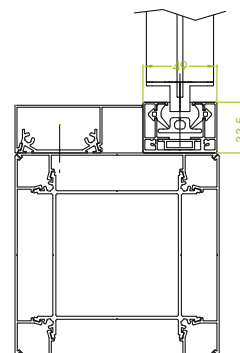

### DIMENSIONS

**2 casing sizes :**

- 135 x 130mm housing for fabric blinds up to 6m wide or 3m tall (allowing slot to be kept free for LED ribbon)
- 135 x 155mm housing for "Cristal" blinds and fabrics > 3m tall (max. height 6m)
- **Up to W 6000 x H 3000mm** with 135 & 155mm casing
- **Customized dimensions**

### SECTION

135mm Casing

155mm Casing

1/5 Scale