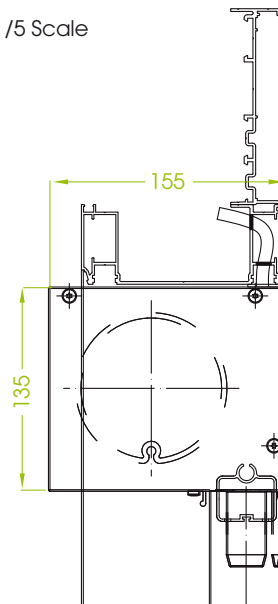

### DIMENSIONS

**2 casing sizes :**

- 135 x 130mm housing for fabric blinds up to 6m wide or 3m tall (allowing slot to be kept free for LED ribbon)
- 135 x 155mm housing for "Cristal" blinds and fabrics > 3m tall (max. height 6m)
- **Up to W 6000 x H 3000mm** with 135 & 155mm casing
- **Customized dimensions**

### VERTICAL BLINDS

	135mm	155mm
Min. width	0.75m	0.75m
Max. height	3m	6m
Max. width	6m	6m
Max. area	18m <sup>2</sup>	18m <sup>2</sup>

### SECTION

135mm Casing

155mm Casing

1/5 Scale

#### MAX DIMENSIONS :

- **W 4000 x H 2290 mm** for full Cristal blind
- **W 5500 x H 3000 mm** for blind with Cristal window up to **L 4000 mm** wide
- **Housing W155 x H135mm** available in all the exclusive Profils Systèmes® colours
- To take **full advantage of the sun**
- **Transparent horizontal weld** on or over 1500 mm height
- **Protection** from insects
- **Stabilized fabric** for extra toughness
- **Easy** to clean
- **Transparent PVC**
- **French manufacture**