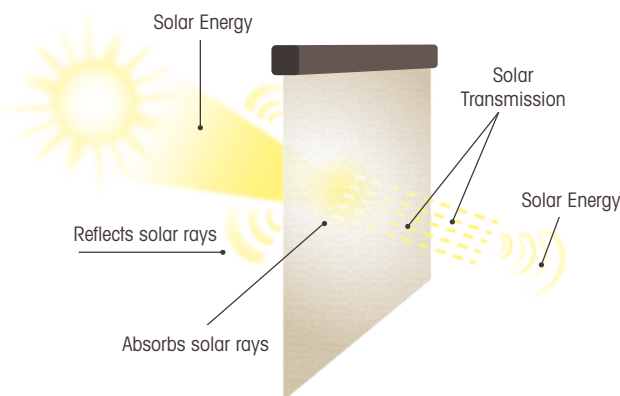

new

CRISTAL FABRIC

The new CRISTAL fabric offers shelter from wind and rain while leaving a clear view of the exterior.

MAX DIMENSIONS :

- **W 4000 x H 2290 mm** for full Cristal blind
- **W 5500 x H 3000 mm** for blind with Cristal window up to **L 4000 mm** wide
- **Housing W155 x H135mm** available in all the exclusive Profils Systèmes® colours
- To take **full advantage of the sun**
- **Transparent horizontal weld** on or over 1500 mm height
- **Protection** from insects
- **Stabilized fabric** for extra toughness
- **Easy** to clean
- **Transparent PVC**
- **French manufacture**