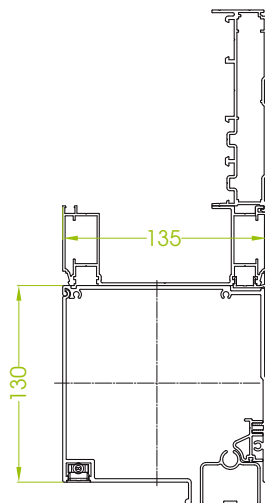

### DIMENSIONS

**2 casing sizes :**

- 135 x 130mm housing for fabric blinds up to 6m wide or 3m tall (allowing slot to be kept free for LED ribbon)
- 135 x 155mm housing for "Cristal" blinds and fabrics > 3m tall (max. height 6m)
- **Up to W 6000 x H 3000mm** with 135 & 155mm casing
- **Customized dimensions**

### VERTICAL BLINDS

	135mm	155mm
Min. width	0.75m	0.75m
Max. height	3m	6m
Max. width	6m	6m
Max. area	18m <sup>2</sup>	18m <sup>2</sup>

### SECTION

135mm Casing

155mm Casing

1/5 Scale

#### MAX DIMENSIONS :

- **W 4000 x H 2290 mm** for full Cristal blind
- **W 5500 x H 3000 mm** for blind with Cristal window up to **L 4000 mm** wide
- **Housing W155 x H135mm** available in all the exclusive Profils Systèmes® colours
- To take **full advantage of the sun**
- **Transparent horizontal weld** on or over 1500 mm height
- **Protection** from insects
- **Stabilized fabric** for extra toughness
- **Easy** to clean
- **Transparent PVC**
- **French manufacture**