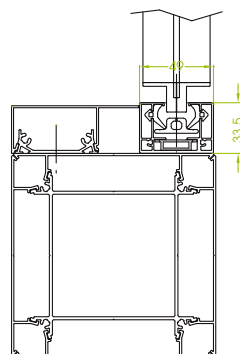

### DIMENSIONS

**2 casing sizes :**

- 135 x 130mm housing for fabric blinds up to 6m wide or 3m tall (allowing slot to be kept free for LED ribbon)
- 135 x 155mm housing for "Cristal" blinds and fabrics > 3m tall (max. height 6m)
- **Up to W 6000 x H 3000mm** with 135 & 155mm casing
- **Customized dimensions**

### VERTICAL BLINDS

	135mm	155mm
Min. width	0.75m	0.75m
Max. height	3m	6m
Max. width	6m	6m
Max. area	18m <sup>2</sup>	18m <sup>2</sup>

### SECTION

135mm Casing

155mm Casing

1/5 Scale