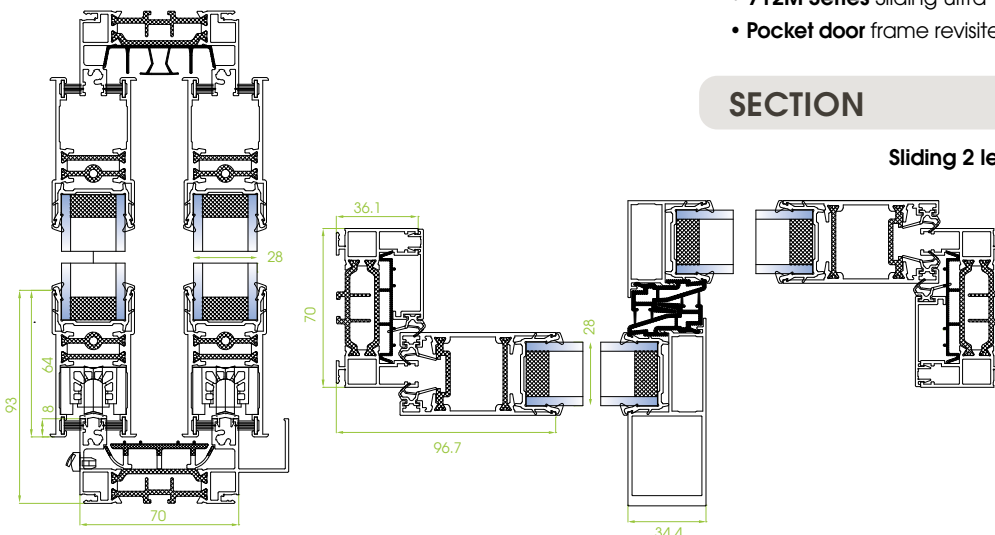

CONFIGURATIONS

SLIDING CORNER

FEATURES

- Meets French regulations **RE 2020**
- Options: **slim cross-bars** and **reduced junction**
- Patented **thermal shield**
- **FACTORY SPIRIT® Design**
- **Glazing up to 32mm**
- **Max. load / leaf** : 250 kg
- **Solar gain** optimised
- Excellent **light transmission**
- **Disabled access sill**
- Available in all Profils Systèmes' exclusive colours : **Terra Cigala®, Profils Color®, Terre de Matières®**
- **Colour shades guaranteed up to 25 years***

Weather tightness :

2 leaves size W2400 x H2150 mm / AEV (air-water-wind) test results : **A*3 - E*6B - V*C2**

GLAZING

- Available in **double** or **triple glazing**
- Glazing from **28 to 32mm** thick
- Maximum load : **250 kg** / leaf

COMPLETE RANGE

- **Extra-high frame** : up to **3 m**
- **Pocket door frame** : 1, 2, 3, 4 or 6 leaves straight cut
- **Sliding corner angles** : 2, 4 or 6 leaves

Also worth a look :

- **712CF Metis® Series** fixed & sliding system : up to 4 leaves (2 mobiles + 2 fixed)
- **712M Series** Sliding ultra-thin system : up to 4 leaves, 2 rails
- **Pocket door** frame revisited for veranda : up to 4 leaves, 2 rails

SECTION

Sliding 2 leaves - 2 rails - C90° - 28mm opening
Factory Spirit® Design

Choose your profile