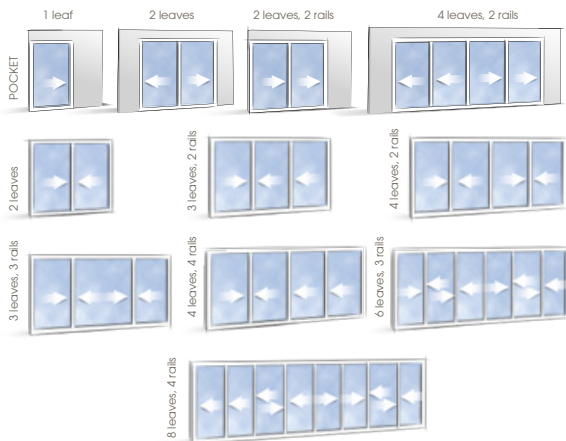

CONFIGURATIONS

SLIDING CORNER

FEATURES

- Meets French regulations **RE 2020**
- Options: **slim cross-bars** and **reduced junction**
- Patented **thermal shield**
- **FACTORY SPIRIT® Design**
- **Glazing up to 32mm**
- **Max. load / leaf** : 250 kg
- **Solar gain** optimised
- Excellent **light transmission**
- **Disabled access sill**
- Available in all Profils Systèmes' exclusive colours : **Terra Cigala®, Profils Color®, Terre de Matières®**
- **Colour shades guaranteed up to 25 years***

Weather tightness :

2 leaves size W2400 x H2150 mm / AEV (air-water-wind) test results : **A*3 - E*6B - V*C2**

GLAZING

- Available in **double** or **triple glazing**
- Glazing from **28 to 32mm** thick
- Maximum load : **250 kg** / leaf

COMPLETE RANGE

- **Extra-high frame** : up to **3 m**
- **Pocket door frame** : 1, 2, 3, 4 or 6 leaves straight cut
- **Sliding corner angles** : 2, 4 or 6 leaves

Also worth a look :

- **712CF Metis® Series** fixed & sliding system : up to 4 leaves (2 mobiles + 2 fixed)
- **712M Series** Sliding ultra-thin system : up to 4 leaves, 2 rails
- **Pocket door** frame revisited for veranda : up to 4 leaves, 2 rails

SECTION

Sliding 2 leaves - 2 rails - C90° - 28mm opening
Factory Spirit® Design

Choose your profile