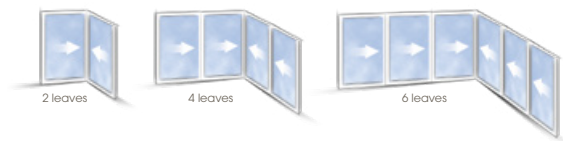

SERIES 712

Aluminium High Energy Performance sliding doors

CUZCO® Series 712 is the latest range of High Energy Performance aluminium sliding doors created by Profils Systèmes. With a 70mm fixed frame, it fits beautifully into the existing CUZCO® range of doors and windows.

CONFIGURATIONS

SLIDING CORNER

FEATURES

- Meets French regulations **RE 2020**
- Options: **slim cross-bars** and **reduced junction**
- Patented **thermal shield**
- **FACTORY SPIRIT® Design**
- **Glazing up to 32mm**
- **Max. load / leaf** : 250 kg
- **Solar gain** optimised
- Excellent **light transmission**
- **Disabled access sill**
- Available in all Profils Systèmes' exclusive colours : **Terra Cigala®, Profils Color®, Terre de Matières®**
- **Colour shades guaranteed up to 25 years***

COMPLETE RANGE

- **Extra-high frame** : up to **3 m**
- **Pocket door frame** : 1, 2, 3, 4 or 6 leaves straight cut
- **Sliding corner angles** : 2, 4 or 6 leaves

Also worth a look :

- **712CF Metis® Series** fixed & sliding system : up to 4 leaves (2 mobiles + 2 fixed)
- **712M Series** Sliding ultra-thin system : up to 4 leaves, 2 rails
- **Pocket door** frame revisited for veranda : up to 4 leaves, 2 rails