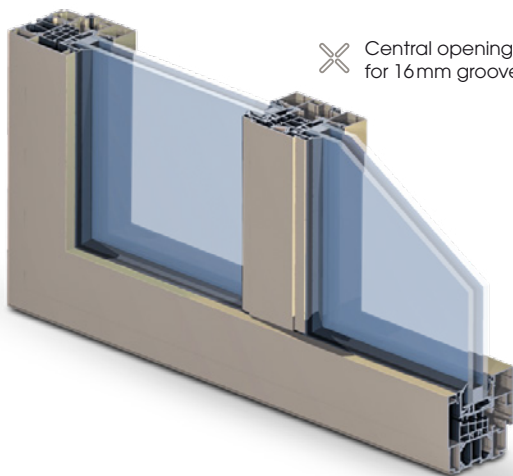

Fixed frame: 70mm module with 38mm polyamide strips

Central opening: 68mm for 16mm grooves

Reduced aluminium section: fixed and opening frames 69,6mm for 16mm groove and 63,4 mm for eurogroove

Dual colour possible

HINGES

3 choices of hinges :

- slide-in : in 16 mm & in Eurogroove
- screw-in : in 16 mm groove
- invisible : in Eurogroove

OPTION

- Centred handle
- Handle without base-plate