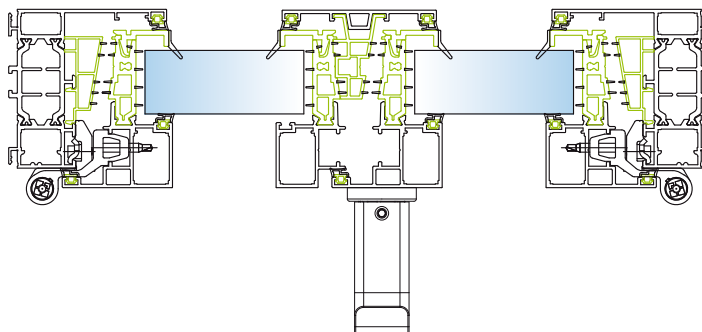

CONFIGURATIONS

CONCEALED VENT FRAME

ACCESSIBILITY

Reduced sill for disabled access

GLAZING

- Available in **double** or **triple glazing**
- From **24** to **50mm** for fixed frame
- **28** or **32mm** on opening section in 16mm groove
- **28** or **32mm** and from **36** to **44mm** on opening section in Eurogroove

SECTIONS

2-leaf French window / straight fixed frame slot-in hinges - 16mm groove

FEATURES

- Meets French regulations **RE 2020**
- **BBC low-energy consumption building** seal of approval
- A choice of two leaf designs: 45° Factory Spirit® cut or curve cut
- Optimised **sunlight exposure**
- **Reduction** in heating & lighting costs
- Possibility of lock and key closure
- **16mm** groove and **Eurogroove**
- Dual colour possible
- **Reduced sill for disabled access**
- Available in all Profils Systèmes' exclusive colours : **Terra Cigala®**, **Profils Color®**, **Terre de Matières®**
- **Colour shades guaranteed up to 25 years***

PERFORMANCES - Double glazing

Accreditation CSTB : **DTA number 6/18-2386**

70mm module : 3 levels of performance are available depending on the thermal shield chosen and overall performance required

- **Fixed frame C45° / Opening leaf + glazing beads C45° / 16mm groove**
- 2-leaf window 1530mm (W) x 1480mm (H)
- **Ug = 1.1** (TGI or ULTIMATE insert) **with warmedge**