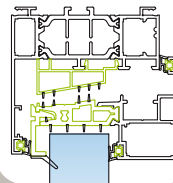

Standard thermal break

TH Thermal
Uw = 1.5 W/m²K
Sw = 0.47 TLw = 0.60

Thermal shield

TH+ Shield
Uw = 1.4 W/m²K
Sw = 0.47 TLw = 0.60

Optimised thermal shield

THMax Shield
Uw = 1.3 W/m²K
Sw = 0.47 TLw = 0.60

Leaf	Width (mm)	Height (mm)
1-leaf french casement :	1 400	2 300
2-leaf french casement :	2 200	2 300
1-leaf turn & tilt :	1 400	2 300
2-leaf turn & tilt :	2 200	2 300
Gusset :	1 600	800

FIXED FRAME

• Tubular