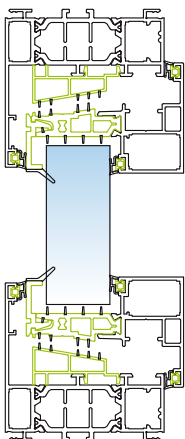

CONFIGURATIONS

CONCEALED VENT FRAME

ACCESSIBILITY

Reduced sill for disabled access

GLAZING

- Available in **double** or **triple glazing**
- From **24** to **50mm** for fixed frame
- **28** or **32mm** on opening section in 16mm groove
- **28** or **32mm** and from **36** to **44mm** on opening section in Eurogroove

SECTIONS

2-leaf French window / straight fixed frame slot-in hinges - 16mm groove

FEATURES

- Meets French regulations **RE 2020**
- **BBC low-energy consumption building** seal of approval
- A choice of two leaf designs: 45° Factory Spirit® cut or curve cut
- Optimised **sunlight exposure**
- **Reduction** in heating & lighting costs
- Possibility of lock and key closure
- **16mm** groove and **Eurogroove**
- Dual colour possible
- **Reduced sill for disabled access**
- Available in all Profils Systèmes' exclusive colours : **Terra Cigala®**, **Profils Color®**, **Terre de Matières®**
- **Colour shades guaranteed up to 25 years***

• For large dimensions, additional locking points can be fitted onto the cremone rod or counter box, as well as slot-in strike plates on the semi-fixed part
Key lock available : 5 points for european groove and 16mm groove