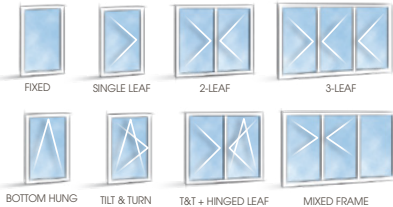

CONFIGURATIONS

CONCEALED VENT FRAME

ACCESSIBILITY

Reduced sill for disabled access

GLAZING

- Available in **double** or **triple glazing**
- From **24** to **50mm** for fixed frame
- **28** or **32mm** on opening section in 16mm groove
- **28** or **32mm** and from **36** to **44mm** on opening section in Eurogroove