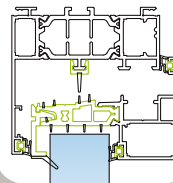

PERFORMANCES - Double glazing

Accreditation CSTB : **DTA number 6/18-2386**

70mm module : 3 levels of performance are available depending on the thermal shield chosen and overall performance required

- **Fixed frame C45° / Opening leaf + glazing beads C45° / 16mm groove**
- 2-leaf window 1530mm (W) x 1480mm (H)
- **Ug = 1.1** (TGI or ULTIMATE insert) **with warmedge**

Standard thermal break

TH Thermal
Uw = 1.5 W/m²K
Sw = 0.47 TLw = 0.60

Thermal shield

TH+ Shield
Uw = 1.4 W/m²K
Sw = 0.47 TLw = 0.60

Optimised thermal shield

THMax Shield
Uw = 1.3 W/m²K
Sw = 0.47 TLw = 0.60