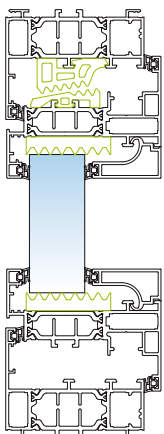

CONFIGURATIONS

ACCESSIBILITY

Reduced sill for disabled access

MODELS

Opening section **C45°** : 16 mm groove, Eurogroove
 Traditional fixed frame : **C45°** and **C90°**
 Monoblock fixed frame : **C90°** from **100** to **200mm**

SECTIONS

2-leaf, side-hung window
 16 mm groove / slot-in hinge system

FEATURES

- Meets French regulations **RE 2020**
- Optimised **sunlight exposure**
- **Reduction** in heating & lighting costs
- **Patented System**
- **Factory Spirit® Design**
- Glazing up to **56 mm**
- Acoustic loss index **up to 42 dB** (Ra,tr)
- **Reduced sill** for disabled access
- Available in **angled fixed frame**
- **Dual colour** possible
- Available in all Profils Systemes' exclusive colours : **Terra Cigala®, Profils Color®, Terre de Matières®**
- **Colour shades guaranteed up to 25 years***

- **Fixed frame C45° / Opening leaf+glazing beads C45° / 16 mm G or EG**
- 2-leaf window 1530 mm (W) x 1480 mm (H)
- **Ug = 1.1** (TGI or ULTIMATE insert) **with Warmedge**

Standard thermal break

TH Thermal
Uw = 1.6 W/m²K
 Sw = 0.46 TLw = 0.58