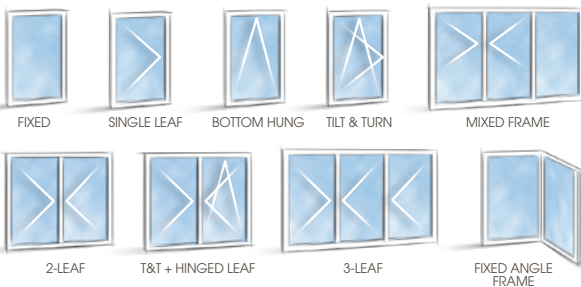

CONFIGURATIONS

ACCESSIBILITY

Reduced sill for disabled access

MODELS

Opening section **C45°** : 16 mm groove, Eurogroove
Traditional fixed frame : **C45°** and **C90°**
Monoblock fixed frame : **C90°** from **100** to **200mm**