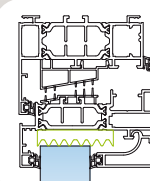

TH+ Shield
Uw = 1.4 W/m²K
Sw = 0.46 TLw = 0.58

Optimised thermal shield