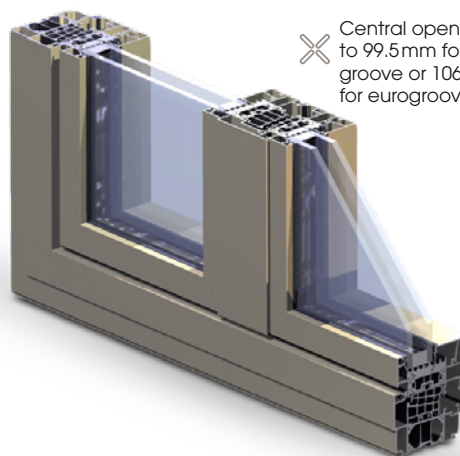

MAX DIMENSIONS (mm)

Eurogroove

1-leaf casement	W 1400xH 2300
2-leaf casement	W 2200xH 2300
1-leaf Tilt & Turn	W 1400xH 2300
2-leaf Tilt & Turn	W 2200xH 2300
Gusset	W 1600xH 800

Fixed frame:
70mm
module
with 38mm
polyamide
strips

Reduced aluminium section: fixed
and opening frames 79.2 mm

Central opening up
to 99.5 mm for 16mm
groove or 106,2mm
for eurogroove

Leaf:
78.1 mm
module
with 38mm
polyamide
strips