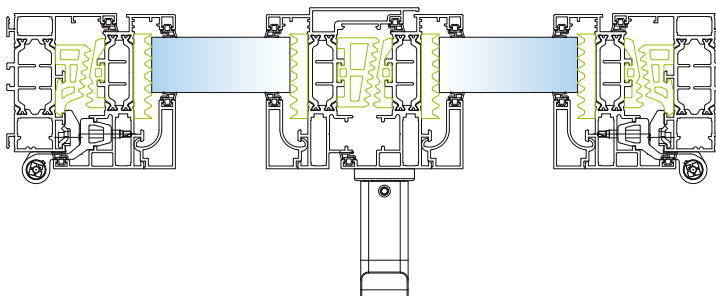

CONFIGURATIONS

ACCESSIBILITY

Reduced sill for disabled access

MODELS

Opening section **C45°** : 16 mm groove, Eurogroove
 Traditional fixed frame : **C45°** and **C90°**
 Monoblock fixed frame : **C90°** from **100** to **200mm**

SECTIONS

2-leaf, side-hung window
 16 mm groove / slot-in hinge system

FEATURES

- Meets French regulations **RE 2020**
- Optimised **sunlight exposure**
- **Reduction** in heating & lighting costs
- **Patented System**
- **Factory Spirit® Design**
- Glazing up to **56 mm**
- Acoustic loss index **up to 42 dB** (Ra,tr)
- **Reduced sill** for disabled access
- Available in **angled fixed frame**
- **Dual colour** possible
- Available in all Profils Systemes' exclusive colours : **Terra Cigala®, Profils Color®, Terre de Matières®**
- **Colour shades guaranteed up to 25 years***

- **Fixed frame C45° / Opening leaf+glazing beads C45° / 16 mm G or EG**
- 2-leaf window 1530 mm (W) x 1480 mm (H)
- **Ug = 1.1** (TGI or ULTIMATE insert) **with Warmedge**

Standard thermal break

TH Thermal
Uw = 1.6 W/m²K
 Sw = 0.46 TLw = 0.58

MAX DIMENSIONS (mm)

Eurogroove

1-leaf casement	W 1400xH 2300
2-leaf casement	W 2200xH 2300
1-leaf Tilt & Turn	W 1400xH 2300
2-leaf Tilt & Turn	W 2200xH 2300
Gusset	W 1600xH 800

Fixed frame:
70mm
module
with 38mm
polyamide
strips