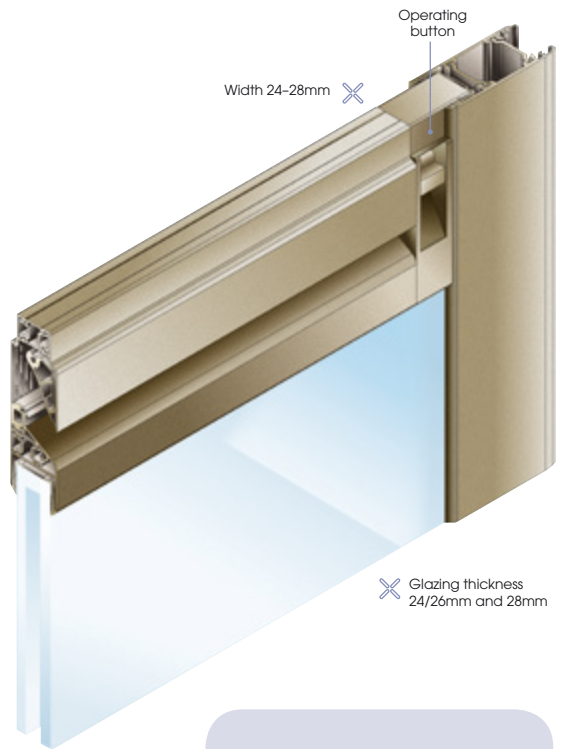

Aurassa

042 SERIES

Thermally insulated air extractor vent

The AURASSA® vent provides ventilation through closed doors and windows. It airs the room by bringing in clean air, decreasing humidity, and limiting condensation.

FEATURES

- Good looks
- Easy fitting
- Fits all ranges of profiled section
- Dual colouring possible
- Available in all Profils Systèmes' exclusive colours : Terra Cigala®, Maohé®, Eclats Métalliques®, Profils Color®, Terre de Matières®
- Colour shades guaranteed up to 25 years

WELL-BEING & SECURITY

Its design and low profile provide a twofold benefit:

- harmonizing with the building's exterior
- airing the room through an intake of fresh air and elimination of condensation and humidity

It suits all kinds of openings :

- aluminium sliding windows and picture windows
- fixed windows
- aluminium doors and French windows
- verandahs

- Upper fit
419 Series
Satin Road
- Transom fit
319 Series
Toundra
- Lower fit 012E
Furio and 319
Toundra Series