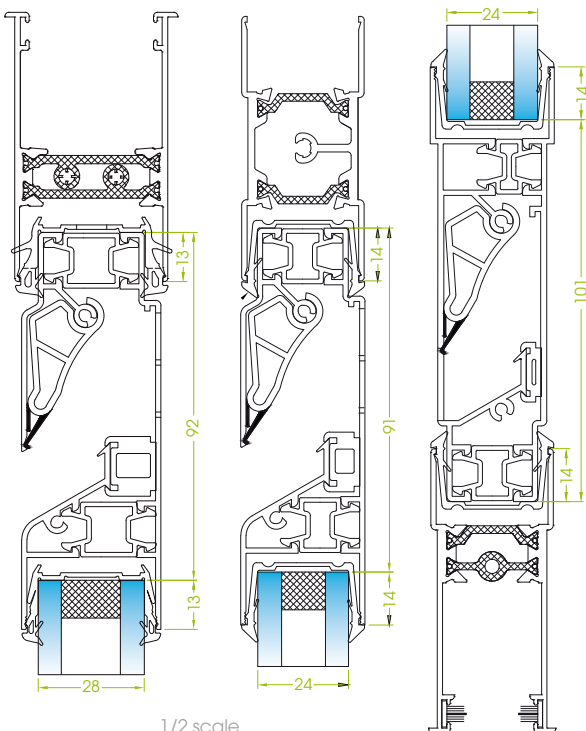

It suits all kinds of openings :

- aluminium sliding windows and picture windows
- fixed windows
- aluminium doors and French windows
- verandahs

- Upper fit
419 Series
Satin Road
- Transom fit
319 Series
Toundra
- Lower fit 012E
Furio and 319
Toundra Series