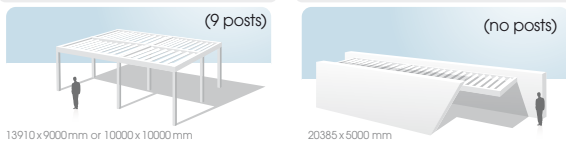

#### CONFIGURATIONS

Examples of lean-to units (2 posts)

Example of self standing unit

Example of suspended unit

Example of corner fitting

Example of offset posts

#### DIMENSIONS

Large sizes :

- Up to 6945x4500mm with simple slats (2 posts)
- Up to 5000x5000mm with hollow section slats (3 posts)
- Up to 12000x3000mm with simple slats (3 posts)
- Max height 3000mm
- Trapezoid shapes