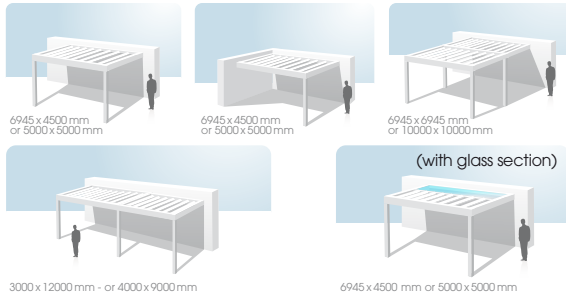

#### CONFIGURATIONS

Examples of lean-to units (2 posts)

Example of self standing unit

Example of suspended unit

Example of corner fitting

Example of offset posts

#### DIMENSIONS

Large sizes :

- Up to 6945x4500mm with simple slats (2 posts)
- Up to 5000x5000mm with hollow section slats (3 posts)
- Up to 12000x3000mm with simple slats (3 posts)
- Max height 3000mm
- Trapezoid shapes